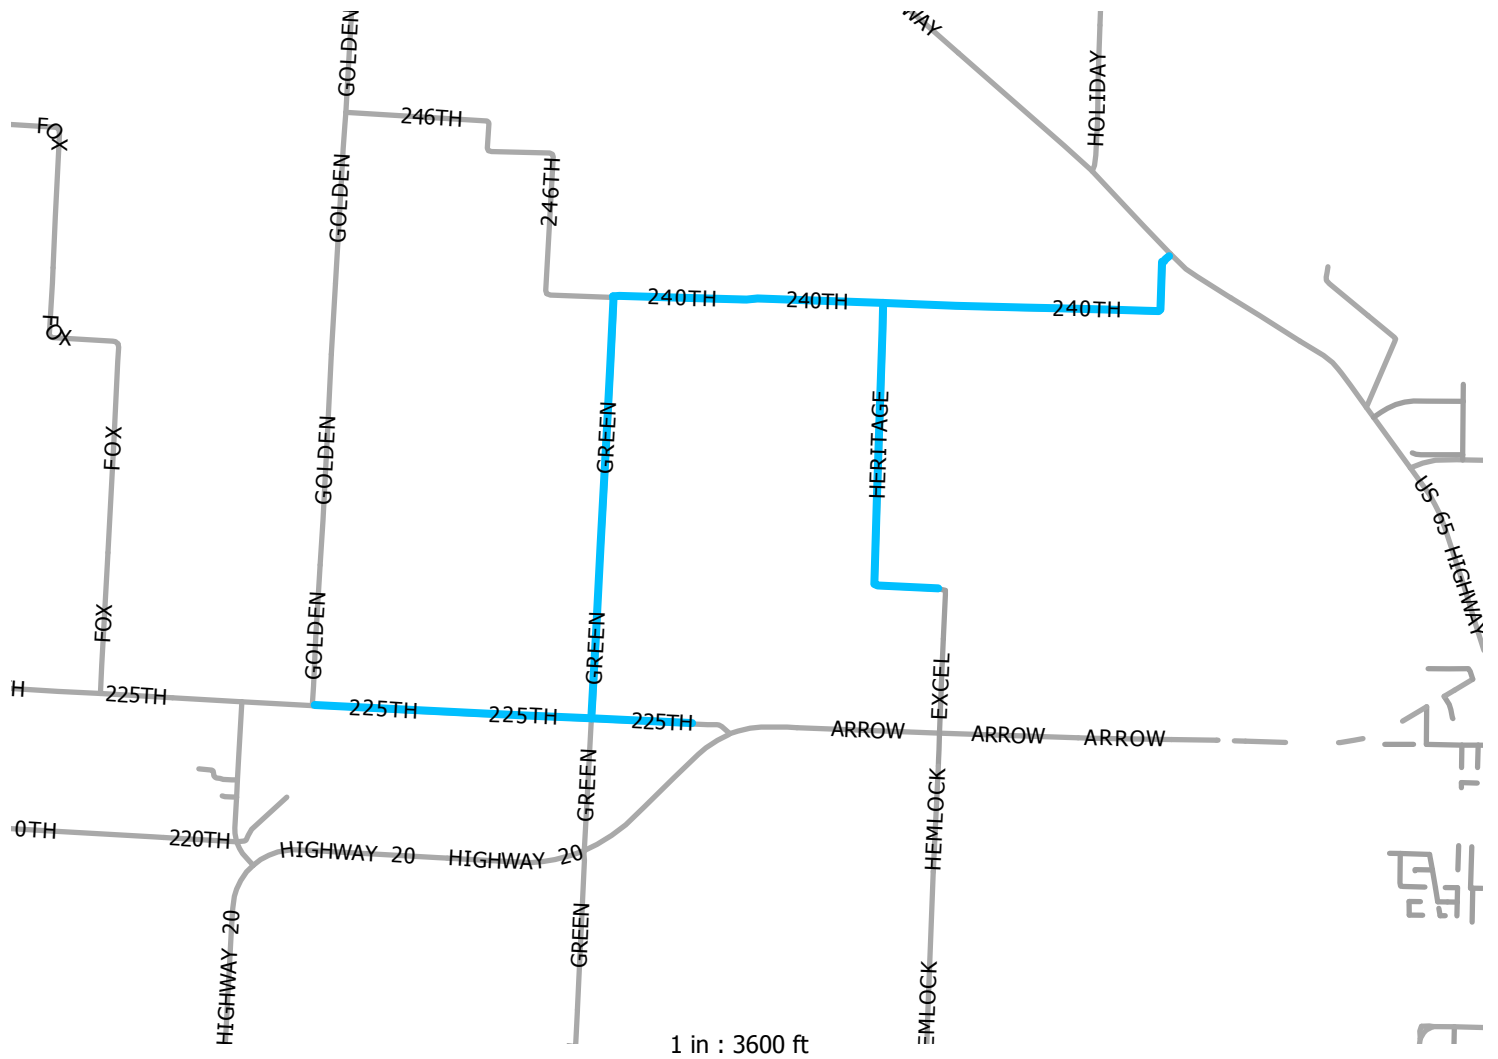

240th Overview

- Easement issues: none known
- Highway permits: none expected
- Pedestals: 19
- Pull Boxes: 10
- Approx. Footage: 32,800'